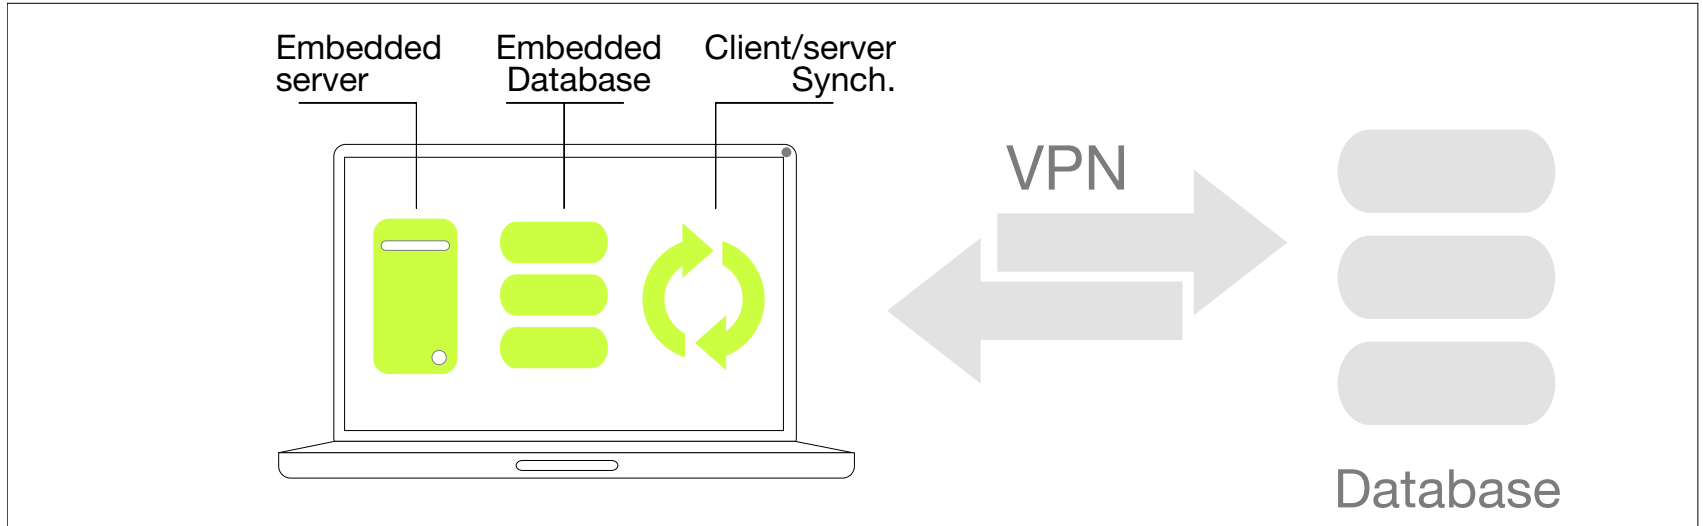

Open mobile IS

An open source framework for
mobile application development

Philippe Delrieu. Project leader
ObjectWeb Conference. Paris 2006

What is Open Mobile IS ?

- Open Mobile Is is a java™ framework conceived to integrate mobile application development business.
- its development was spread out over 5 years and is the result of the experience acquired in the realization of several projects such as CRM, ERP, GMAO... applications.
- Open Mobile IS is running under LGPL licence and is an ObjectWeb project.

Application examples

Industrial maintenance application.

Complete CRM application including reporting, calendar, tasks and clients/contacts management.

Architecture examples

Information & contact

- **Official site of the project:** <http://www.openmobileis.org>
- **Commercial support of the project:** <http://www.ubikis.com>
- **Interactive demo of an application realized with the framework:**
<http://www.e-care.fr/mobildiagnostic/demo.html>
- **Contact :** pmarquat@ubikis.com
tel: 00 33 (0)6 81 74 85 60