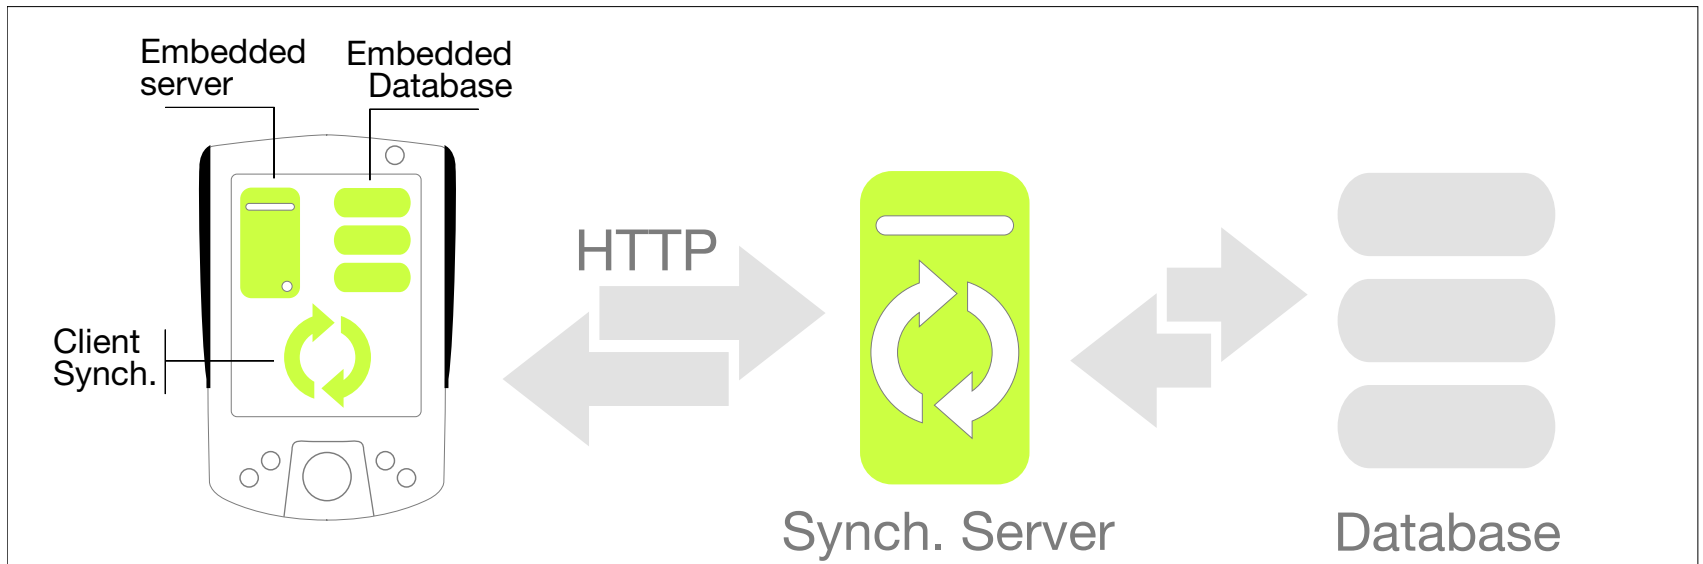

Open mobile IS

An open source framework for
mobile application development

Philippe Delrieu. Project leader
ObjectWeb Conference. Paris 2006

What is Open Mobile IS ?

- Open Mobile Is is a java™ framework conceived to integrate mobile application development business.
- its development was spread out over 5 years and is the result of the experience acquired in the realization of several projects such as CRM, ERP, GMAO... applications.
- Open Mobile IS is running under LGPL licence and is an ObjectWeb project.

Application examples

Industrial maintenance application.

Complete CRM application including reporting, calendar, tasks and clients/contacts management.

Architecture examples

Information & contact

- **Official site of the project:** <http://www.openmobileis.org>
- **Commercial support of the project:** <http://www.ubikis.com>
- **Interactive demo of an application realized with the framework:**
<http://www.e-care.fr/mobildiagnostic/demo.html>
- **Contact :** pmarquat@ubikis.com
tel: 00 33 (0)6 81 74 85 60